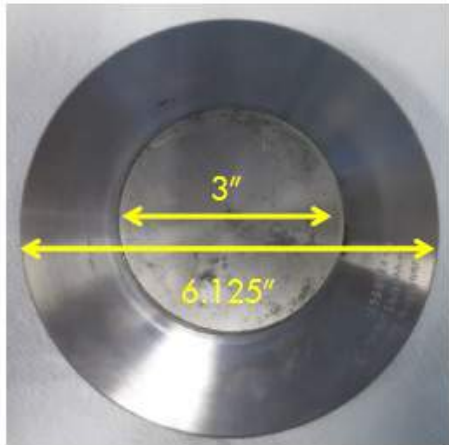

17-4 Stainless Flow Target

Short Bit & Tool Co.
225 Gold St
Garland, Texas 75042
972-205-1011
shortbits@gmail.com

Know the fish

Weight of flow target = 10.39 lbs

Only 4 threads to
screw in the flow
target to the crown
plug

Top and bottom of the flow target are chamfered.

17-4 Stainless Flow Target

Short Bit & Tool Co.
225 Gold St
Garland, Texas 75042
972-205-1011
shortbits@gmail.com

6.100" x 4.500" XDS Diamond Burn Shoe
WOB – 500lb to 1500lb
Differential Pressure –100psi to 500 psi
GPM – 84
RPM – 310 to 340

Target was burned through in 4 hours