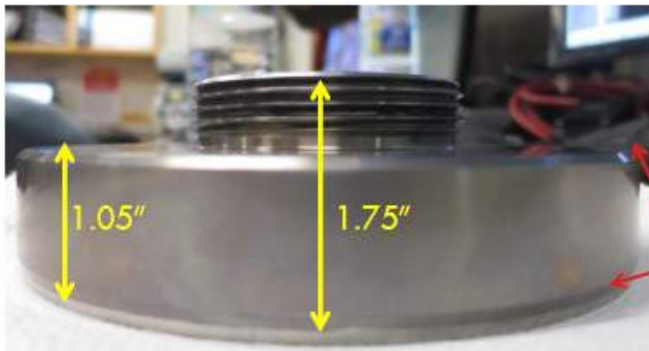

17-4 Stainless Flow Target

Short Bit & Tool Co.
225 Gold St
Garland, Texas 75042
972-205-1011
shortbits@gmail.com

Know the fish

Weight of flow target = 10.39 lbs

Only 4 threads to
screw in the flow
target to the crown
plug

Top and bottom of the flow target are chamfered.

17-4 Stainless Flow Target

Short Bit & Tool Co.
225 Gold St
Garland, Texas 75042
972-205-1011
shortbits@gmail.com

6.100" x 4.500" XDS Diamond Burn Shoe
WOB – 500lb to 1500lb
Differential Pressure –100psi to 500 psi
GPM – 84
RPM – 310 to 340

Target was burned through in 4 hours