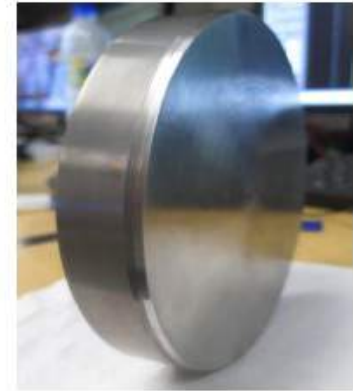

17-4 Stainless Flow Target

Short Bit & Tool Co.
225 Gold St
Garland, Texas 75042
972-205-1011
shortbits@gmail.com

Know the fish

Weight of flow target = 10.39 lbs

Only 4 threads to
screw in the flow
target to the crown
plug

Top and bottom of the flow target are chamfered.

17-4 Stainless Flow Target

Short Bit & Tool Co.
225 Gold St
Garland, Texas 75042
972-205-1011
shortbits@gmail.com

6.100" x 4.500" XDS Diamond Burn Shoe
WOB – 500lb to 1500lb
Differential Pressure –100psi to 500 psi
GPM – 84
RPM – 310 to 340

Target was burned through in 4 hours